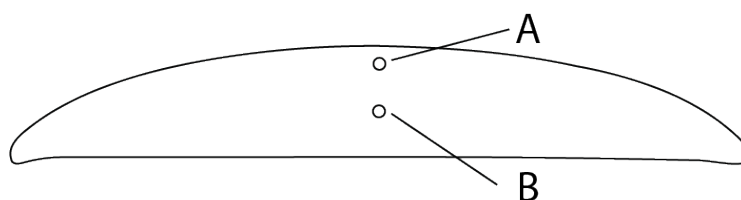

RED DEVIL

FRONT WINGS - USER MANUAL

CODE	TECNICAL INFO	FUSELAGE TYPE	SCREW KIT	SCREW A	SCREW B	SCREW C	SCREW TORQUE
WRD776	Front Wing 776 649 cm ² - AR 9,30	R6	MH130	M6x20	M6x25	M6x25	11 Nm
WRD596	Front Wing 596 441 cm ² - AR 8,15	R6	MH130	M6x20	M6x25	M6x25	11 Nm
WRD636	Front Wing 636 550 cm ² - AR 7,50	R6	MH130	M6x20	M6x25	M6x25	11 Nm

SCAN HERE
CHECK THE
LATEST VERSION
OF SABFOIL
USER MANUALS

STABILIZERS - USER MANUAL

CODE	TECNICAL INFO	FUSELAGE TYPE	SCREW KIT	SCREW A	SCREW B	SCREW TORQUE
SRD379	Stabilizer 379 181 cm ² - AR 7,98	R6	MH107	M6x16	M6x16	11 Nm