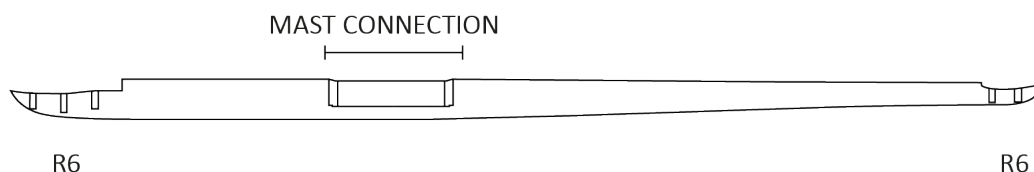

RED DEVIL

FRONT WINGS - USER MANUAL

CODE	TECNICAL INFO	FUSELAGE TYPE	SCREW KIT	SCREW A	SCREW B	SCREW C	SCREW TORQUE
WRD776	Front Wing 776 649 cm ² - AR 9,30	R6	MH130	M6x20	M6x25	M6x25	11 Nm
WRD596	Front Wing 596 441 cm ² - AR 8,15	R6	MH130	M6x20	M6x25	M6x25	11 Nm
WRD636	Front Wing 636 550 cm ² - AR 7,50	R6	MH130	M6x20	M6x25	M6x25	11 Nm

SCAN HERE
CHECK THE
LATEST VERSION
OF SABFOIL
USER MANUALS

STABILIZERS - USER MANUAL

CODE	TECNICAL INFO	FUSELAGE TYPE	SCREW KIT	SCREW A	SCREW B	SCREW TORQUE
SRD379	Stabilizer 379 181 cm ² - AR 7,98	R6	MH107	M6x16	M6x16	11 Nm

FUSELAGES - USER MANUAL

CODE	TECNICAL INFO	MAST CONN.	SCREW KIT	SCREW TORQUE
F650RD	Fuselage 650 RD	R6	MH162 (3x M6x30)	11 Nm
F700RD	Fuselage 700 RD	R6	MH162 (3x M6x30)	11 Nm
F1000RD	Fuselage 1000 KMS	R8	MH139 (2x M8x30)	25 Nm
F1001RD	Fuselage 1000 KMS	R8	MH139 (2x M8x30)	25 Nm